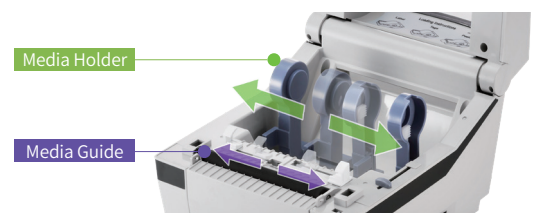

SRP-E770III

4-inch Direct Thermal

Logistics

Ticketing

Stadium
& Arenas

Warehousing

Healthcare

Retail

Economic and Compact

Basic Functions

- Printing speed up to 5 ips (127 mm/s)
- Fast data processing speed for various types of label
- The SRP-E770III is fully compatible with market-leading programming languages; SLCS, BPL-Z™, BPL-E™
- Smart switch programming language without setting the mode

User-Friendly Design

- Interface options:
  1. SRP-E770III DUS : USB 2.0 and Serial with Peeler
  2. SRP-E770III DUE : USB 2.0 and Ethernet with Peeler
- Compatible with label design software; BIXOLON's Label Artist™, Seagull's BarTender® and BarTender® UltraLite for BIXOLON

- Easy media loading with adjustable media width guide and folder
- Peeler as standard
- Various mode set ups via button confirmed by visual LED